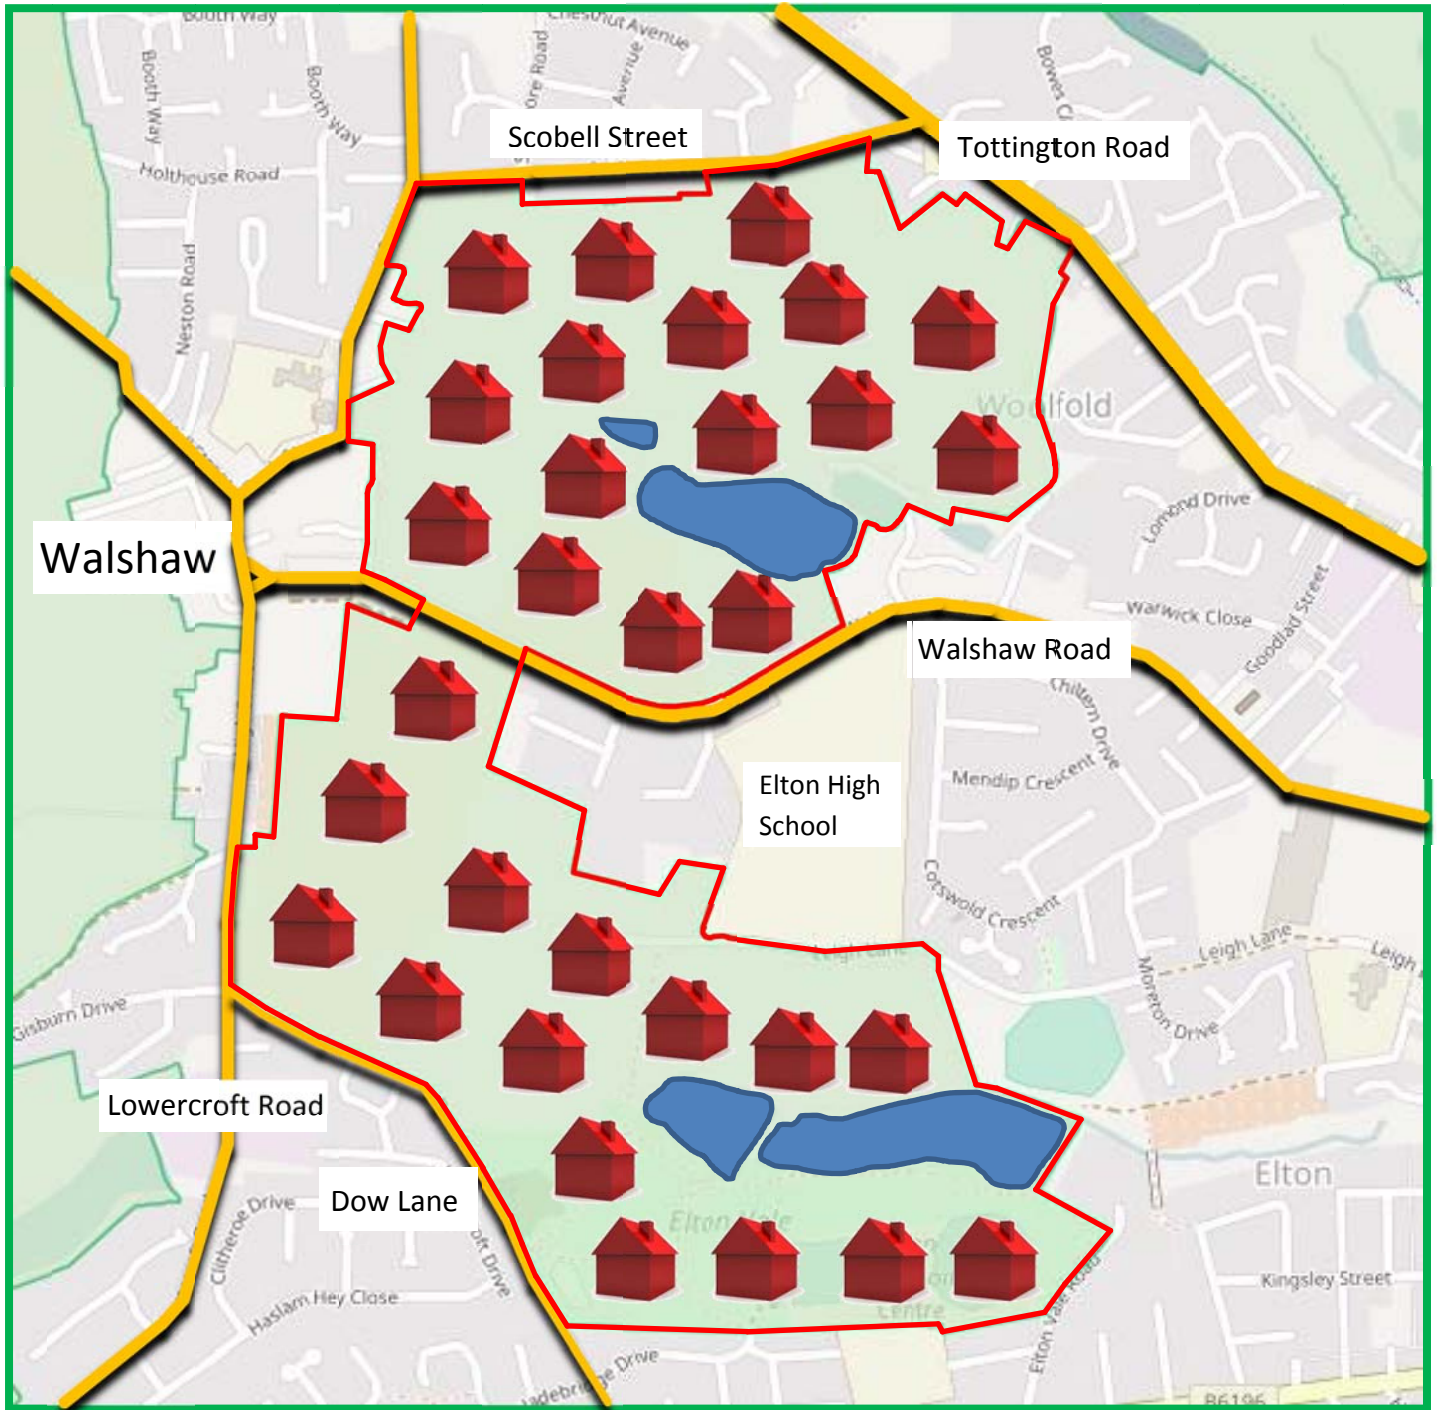

# Walshaw GMSF Housing Allocation

**Allocation Size 1250 Homes!**