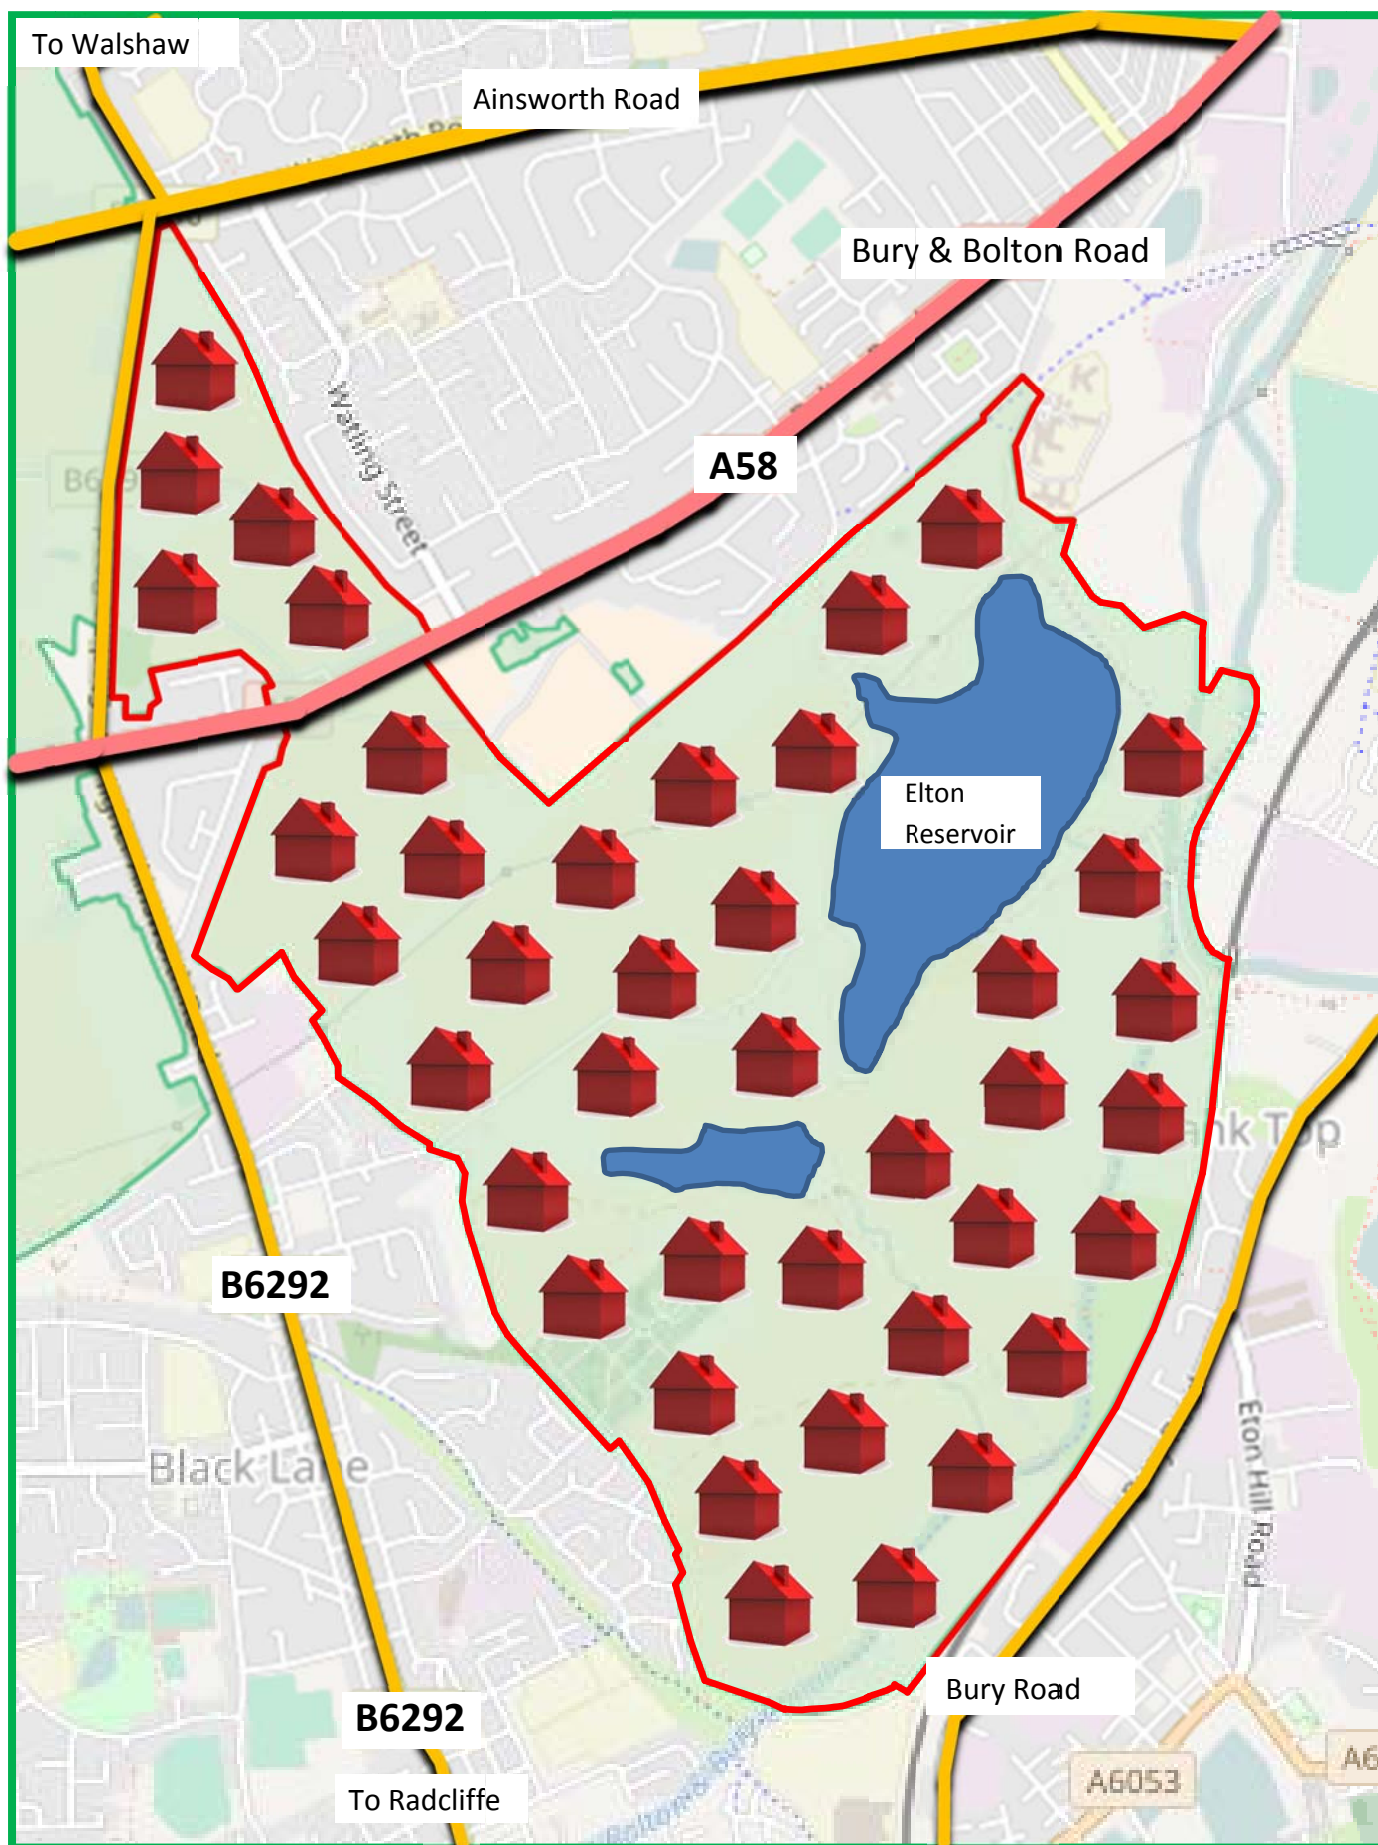

Elton Reservoir GMSF Housing Allocation

Allocation Size 3460 Homes!